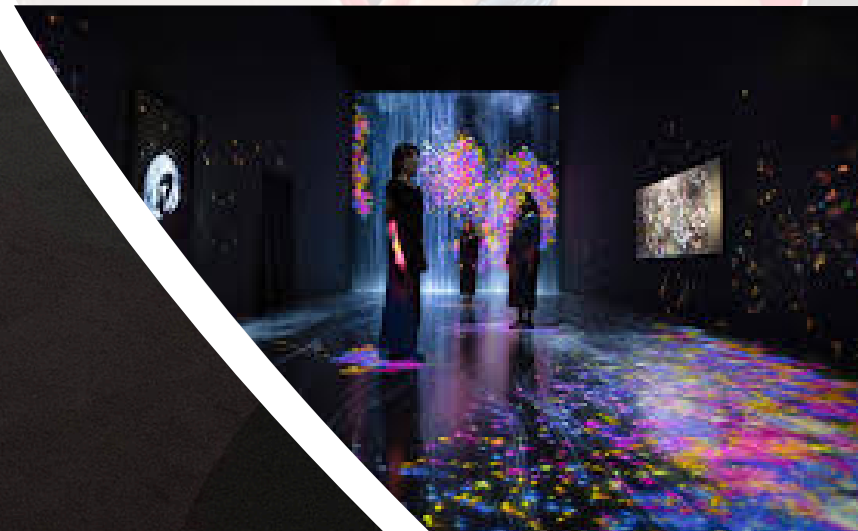

SINGAPORE SCIENCE CENTRE

Science Centre Singapore gives learners and enthusiasts of all ages the opportunity to experience science education in an immersive environment. The Science Centre is an interactive science playground with over 1,000 interactive exhibits for students to discover. The Centre consists of 14 themed exhibition galleries, science workshops and numerous hands-on learning opportunities.

CHANGI EXPERIENCE STUDIO

Embark on an interactive learning journey at digital attraction, Changi Experience Studio! Through 10 different content zones featuring interactive exhibits, games and shows, students will learn about the history and development of Changi International Airport. Learn about the air hub connectivity, airport operations behind the scenes, and the community behind the world's leading air hub.